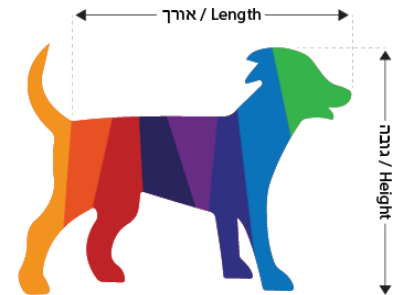

Yes

Cat

Female

No

Breed

Color

Date of Birth

Latest Rabies Vaccine

### Size Information

#### How to measure your pet?

\* **Height** - from the top of the pet's head to the ground

\* **Length** - from the top of the nose to the root of the tail (without the tail)

Pet #1

Length (cm or inches)

Height (cm or inches)